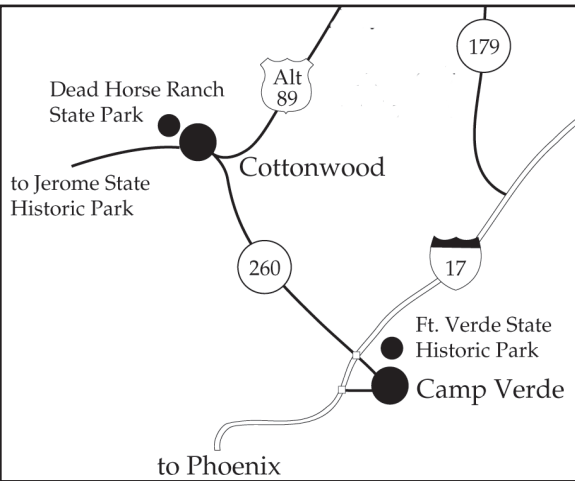

Dead Horse Ranch State Park and Verde River Greenway State Natural Area are located in the town of Cottonwood off 10th St. Follow the Historic Route 89A, turn north on 10th St. to the entrance of the park.