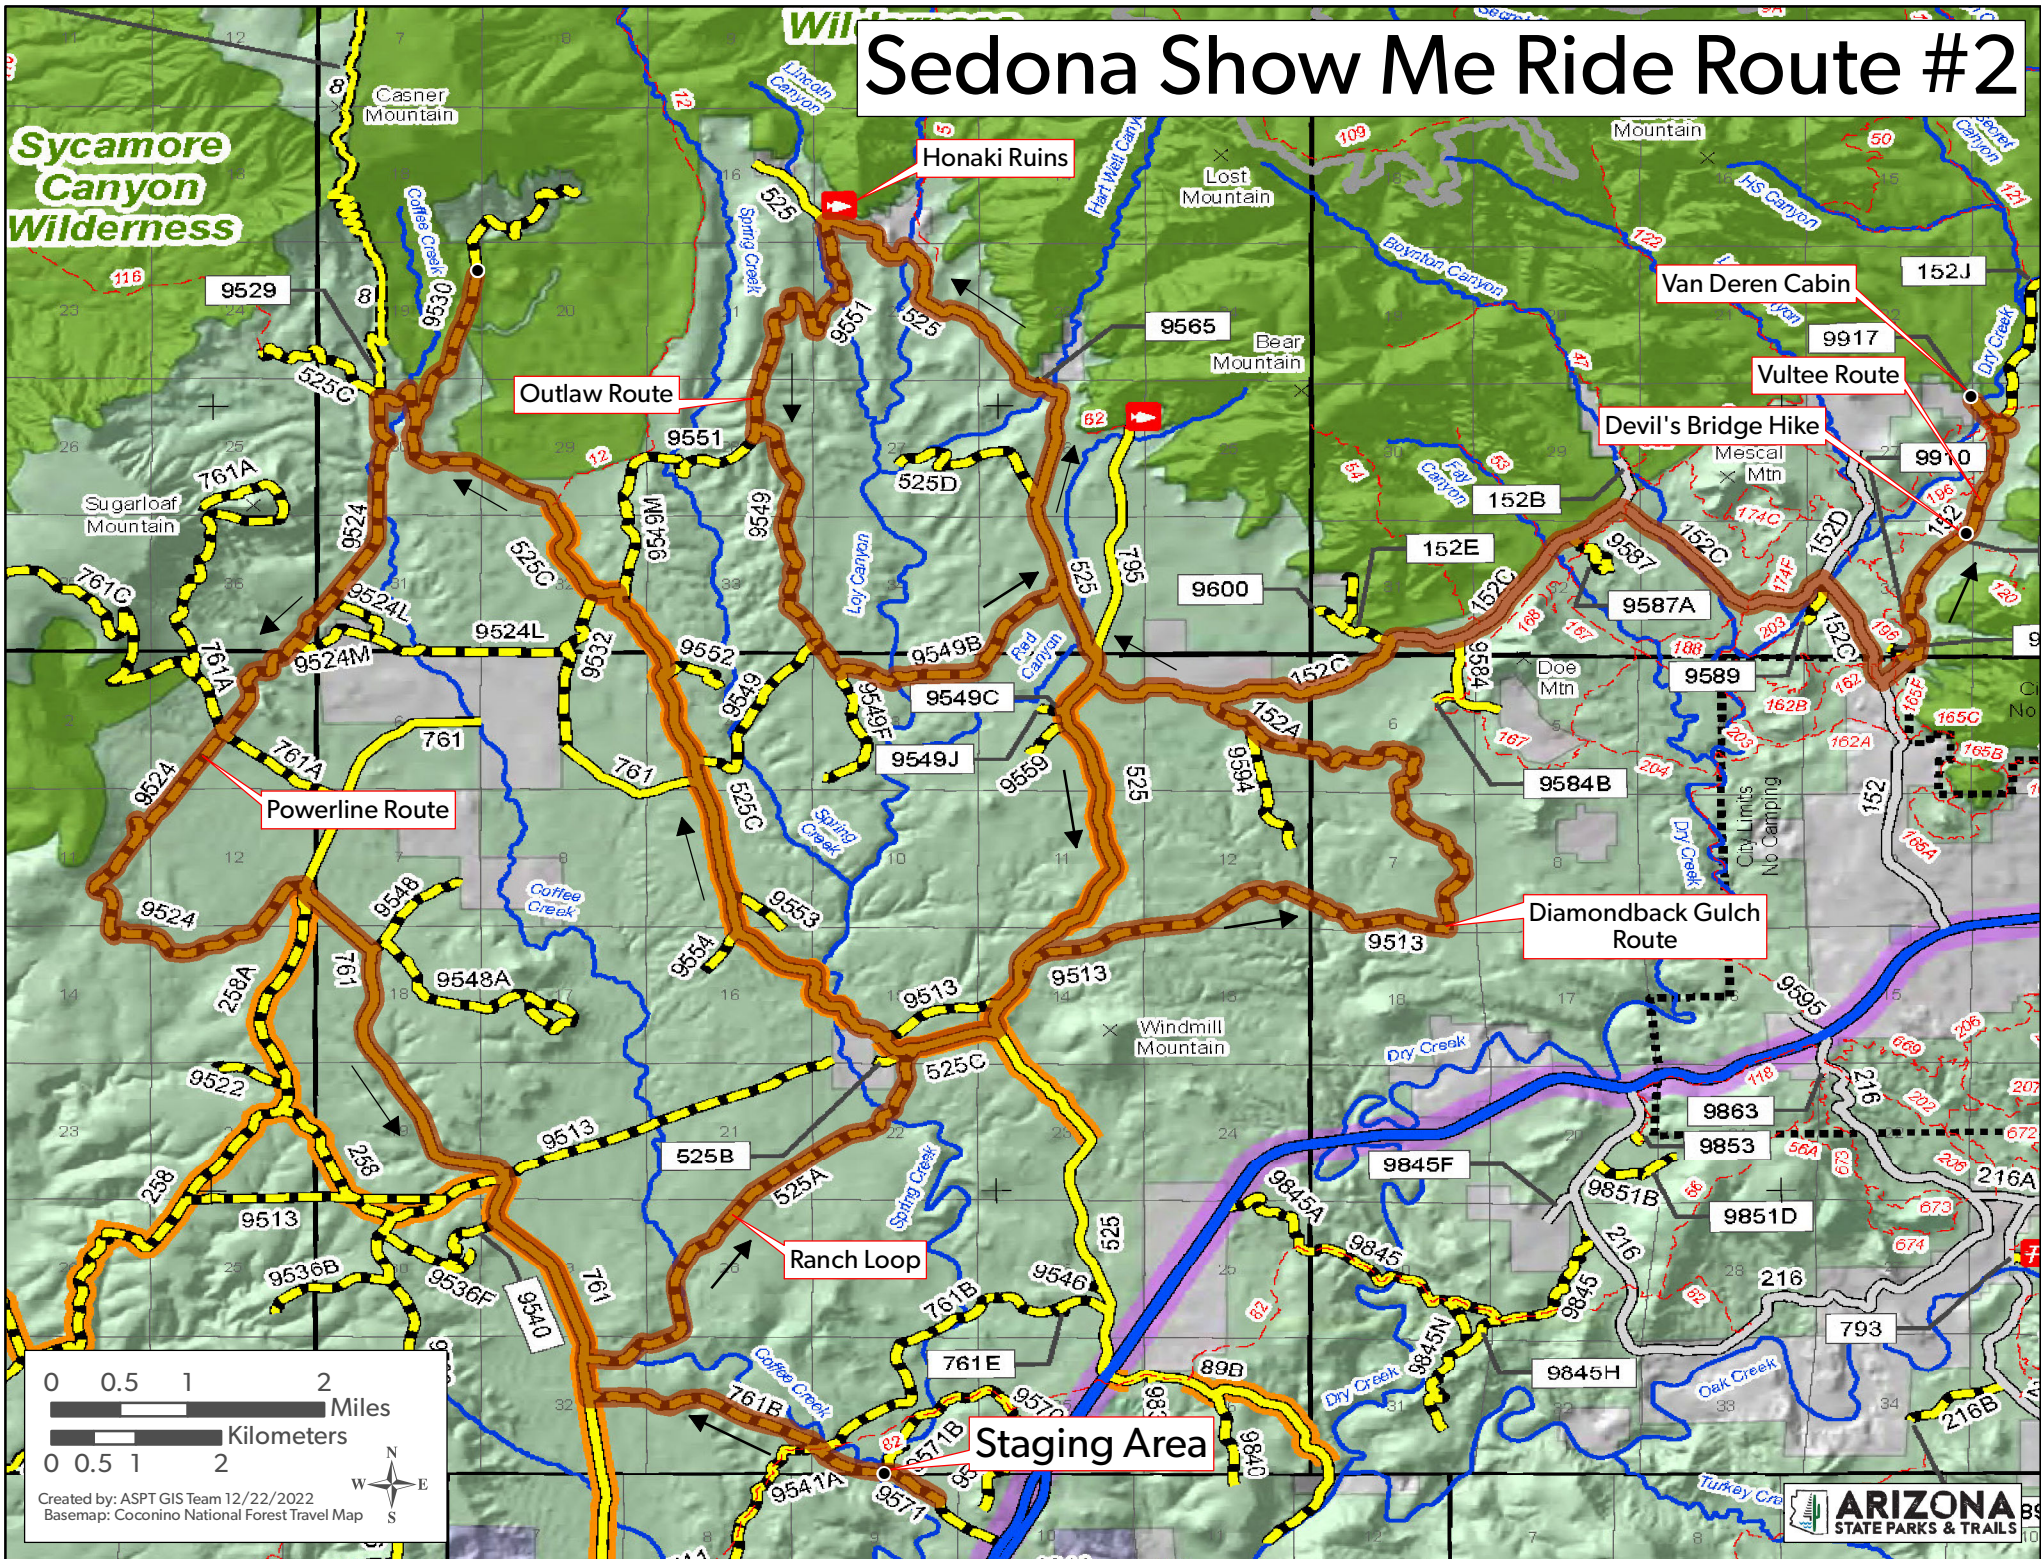

# Sedona Show Me Ride Route #2

**Sycamore Canyon Wilderness**

0 0.5 1 2 Miles  
0 0.5 1 2 Kilometers

Created by: ASPT GIS Team 12/22/2022  
Basemap: Coconino National Forest Travel Map