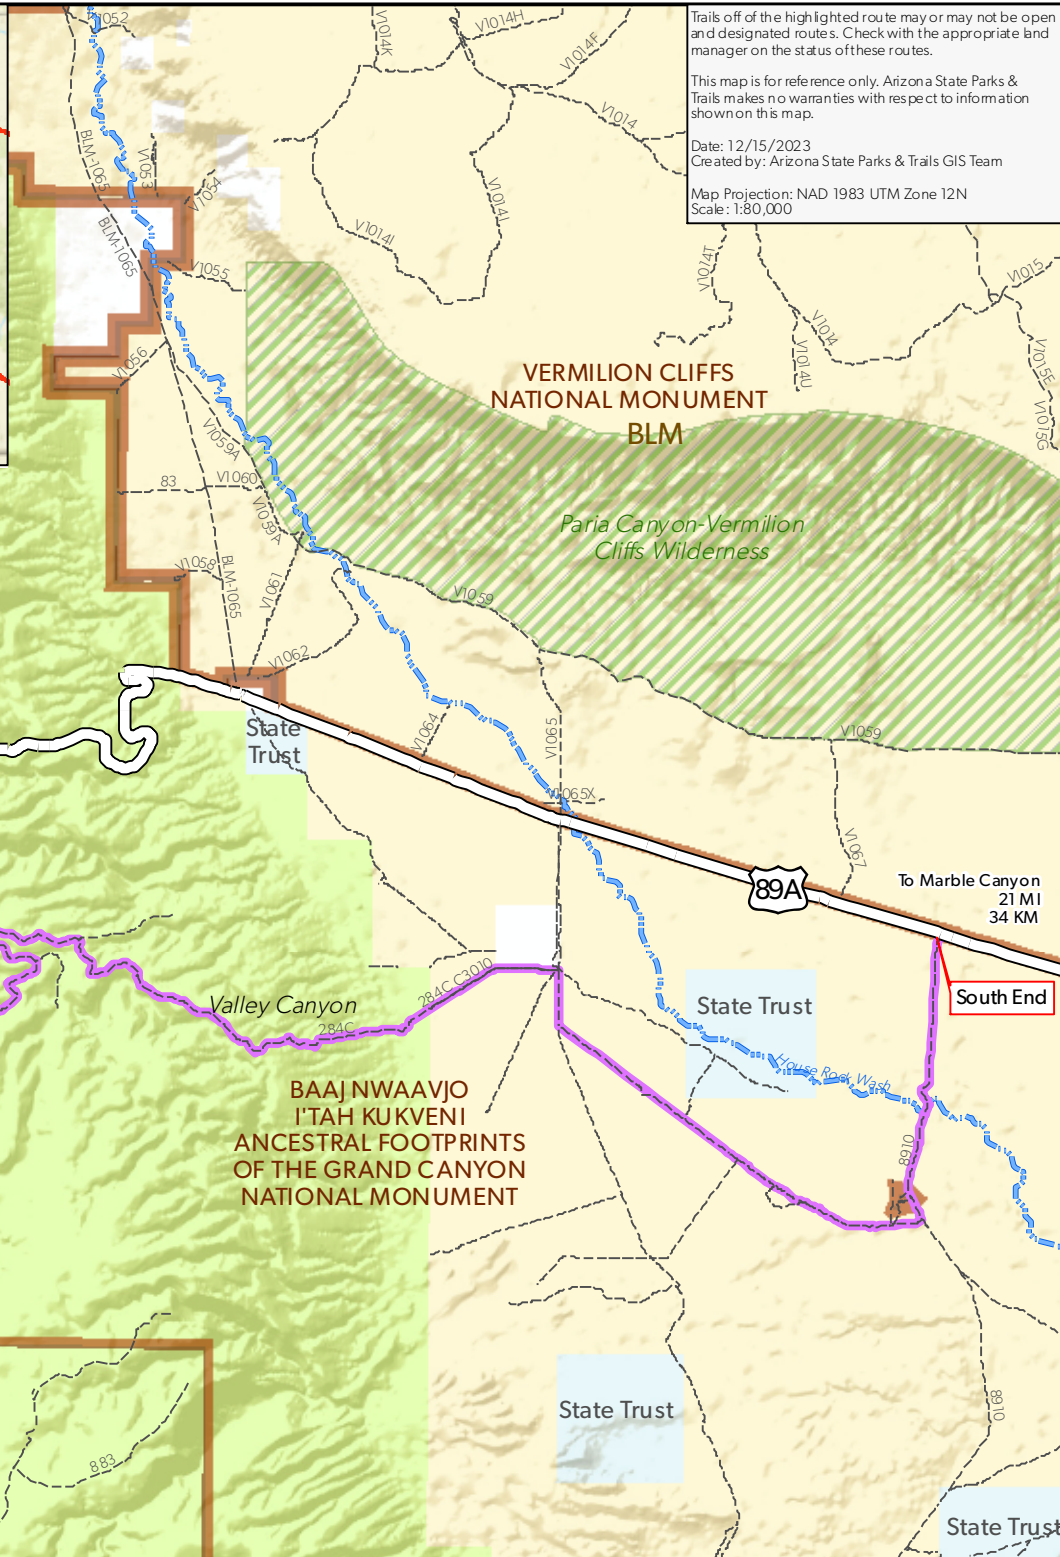

# Great Western Trail: Buffalo Ranch

AZStateParks.com/OHV

Trails off of the highlighted route may or may not be open and designated routes. Check with the appropriate land manager on the status of these routes.

This map is for reference only. Arizona State Parks & Trails makes no warranties with respect to information shown on this map.

Date: 12/15/2023  
Created by: Arizona State Parks & Trails GIS Team

Map Projection: NAD 1983 UTM Zone 12N  
Scale: 1:80,000