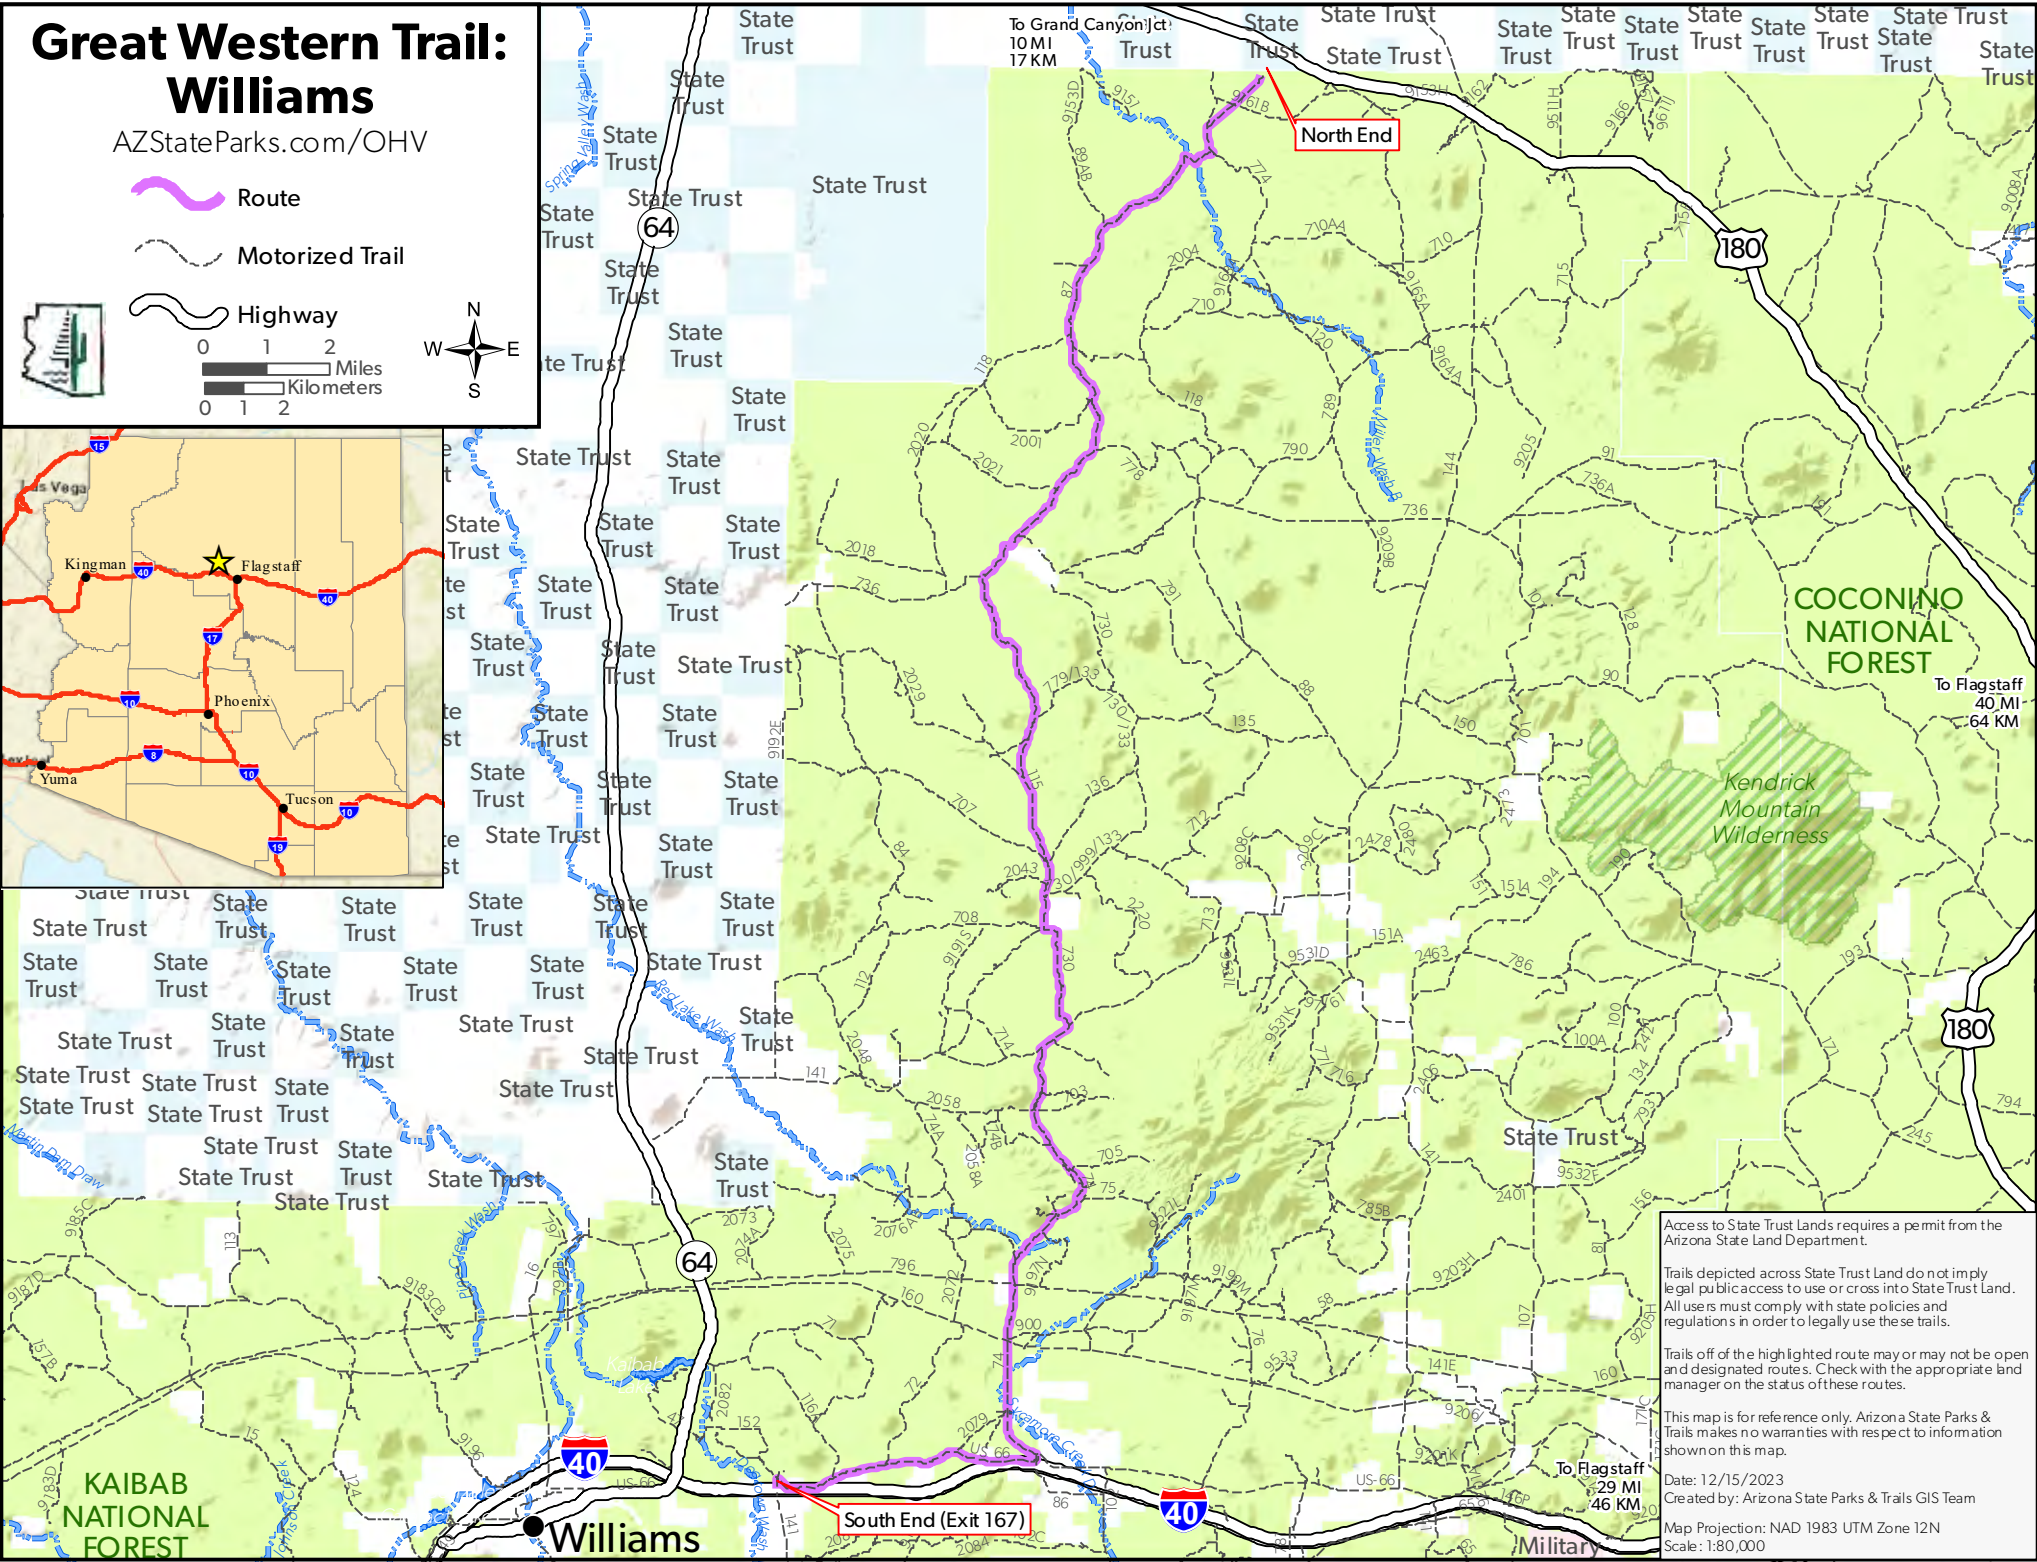

Great Western Trail: Williams

AZStateParks.com/OHV

Access to State Trust Lands requires a permit from the Arizona State Land Department.

Trails depicted across State Trust Land do not imply legal public access to use or cross into State Trust Land. All users must comply with state policies and regulations in order to legally use these trails.

Trails off of the highlighted route may or may not be open and designated routes. Check with the appropriate land manager on the status of these routes.

This map is for reference only. Arizona State Parks & Trails makes no warranties with respect to information shown on this map.

Date: 12/15/2023
 Created by: Arizona State Parks & Trails GIS Team
 Map Projection: NAD 1983 UTM Zone 12N
 Scale: 1:80,000