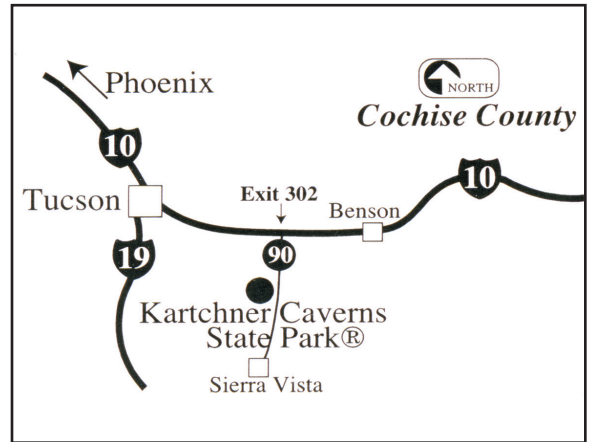

Observer: _____

Date: _____ Time: _____

Weather: _____

Noteworthy Observations: _____

**Make Campsite Reservations
Online 24/7 at AZStateParks.com**

Take I-10 to Exit 302 and go south 9 miles on Hwy 90.

Mission: "Managing and conserving Arizona's natural, cultural, and recreational resources for the benefit of the people, both in our Parks and through our Partners."