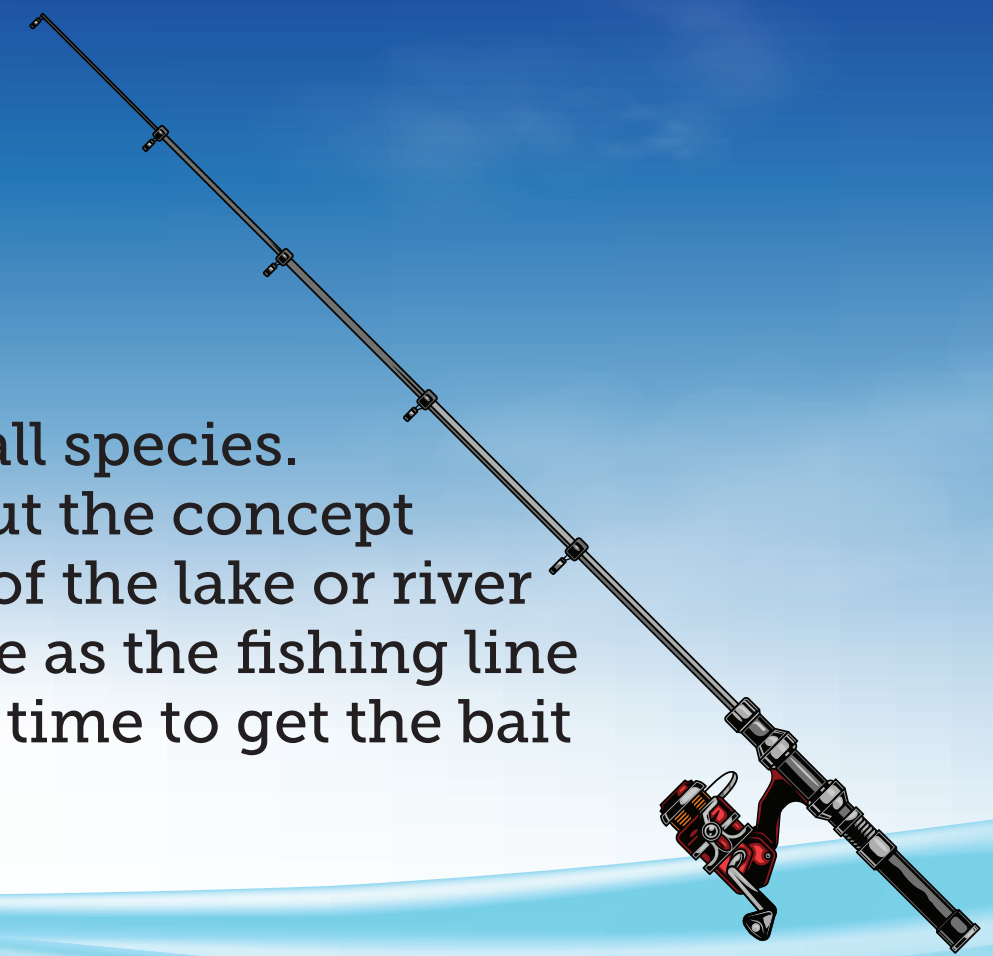

Slip Sinker RIG

The Slip Sinker is one of the easiest, most popular rigs to catch catfish of all species. Line size and bait options may differ depending on your target species, but the concept remains the same. After casting, your rig will come to rest on the bottom of the lake or river you're fishing. When a catfish picks up the bait, it won't feel any resistance as the fishing line moves freely through the sliding sinker. This will give the catfish enough time to get the bait in its mouth allowing for a higher percentage hook set.

Main Line (to reel)

Sliding Sinker

18" Monofilament Leader

Barrel Swivel

Preferred Hook