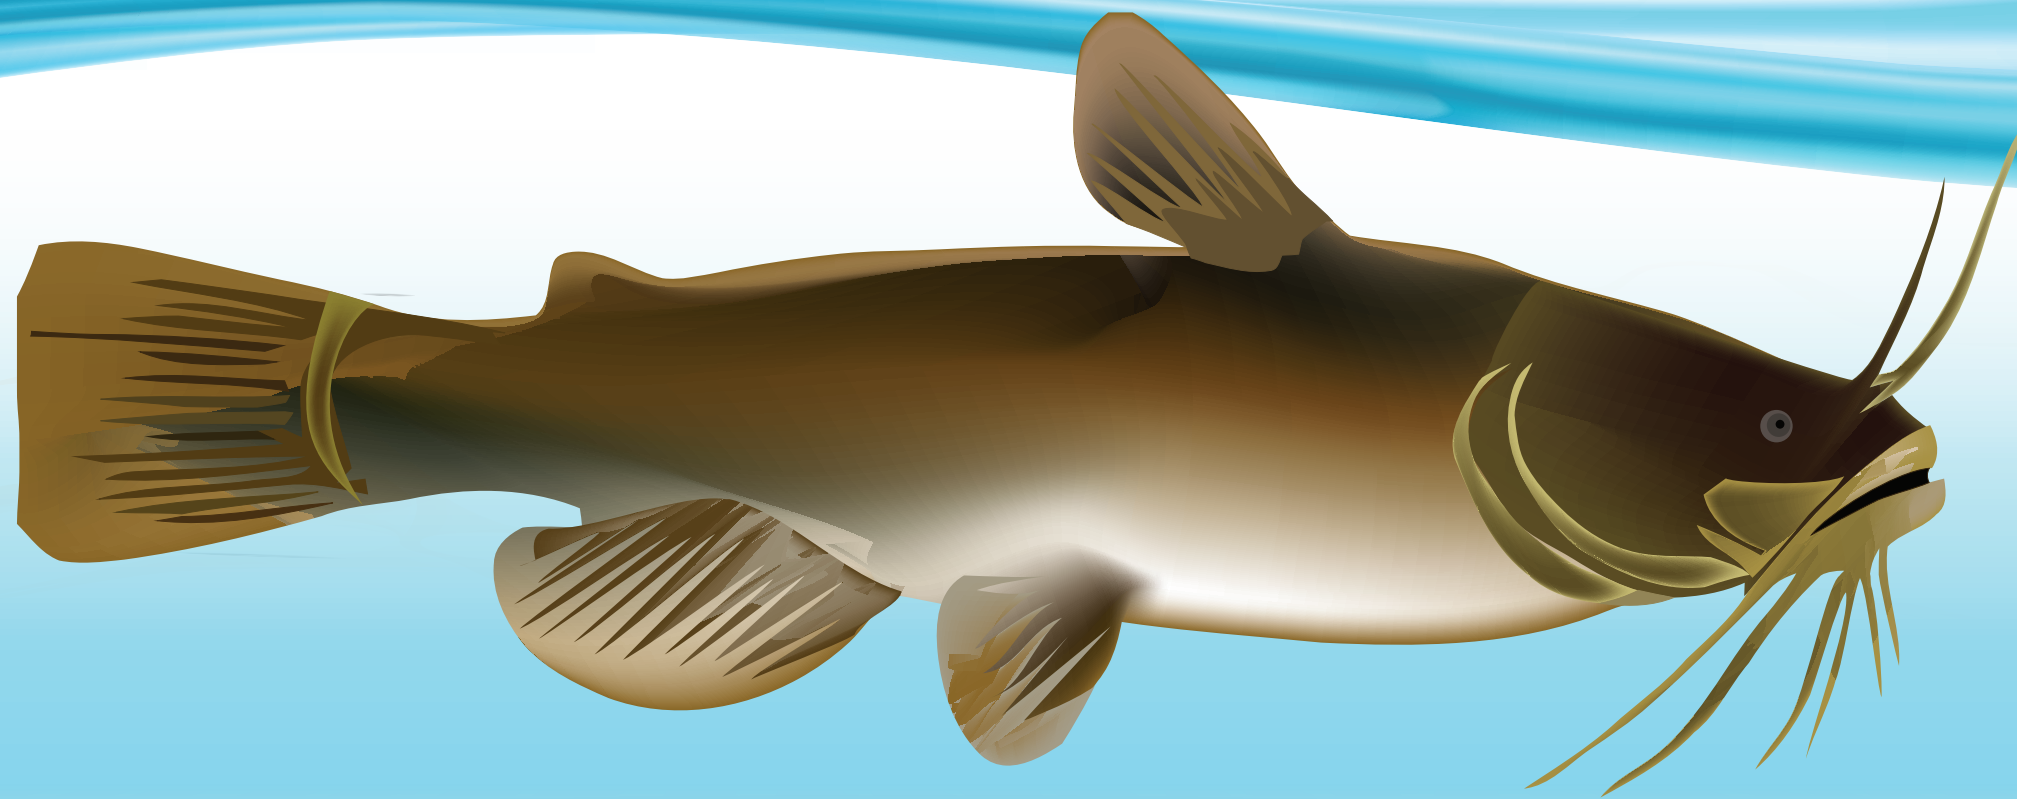

Slip Sinker RIG

The Slip Sinker is one of the easiest, most popular rigs to catch catfish of all species. Line size and bait options may differ depending on your target species, but the concept remains the same. After casting, your rig will come to rest on the bottom of the lake or river you're fishing. When a catfish picks up the bait, it won't feel any resistance as the fishing line moves freely through the sliding sinker. This will give the catfish enough time to get the bait in its mouth allowing for a higher percentage hook set.

Main Line (to reel)

Sliding Sinker

18" Monofilament Leader

Barrel Swivel

Preferred Hook