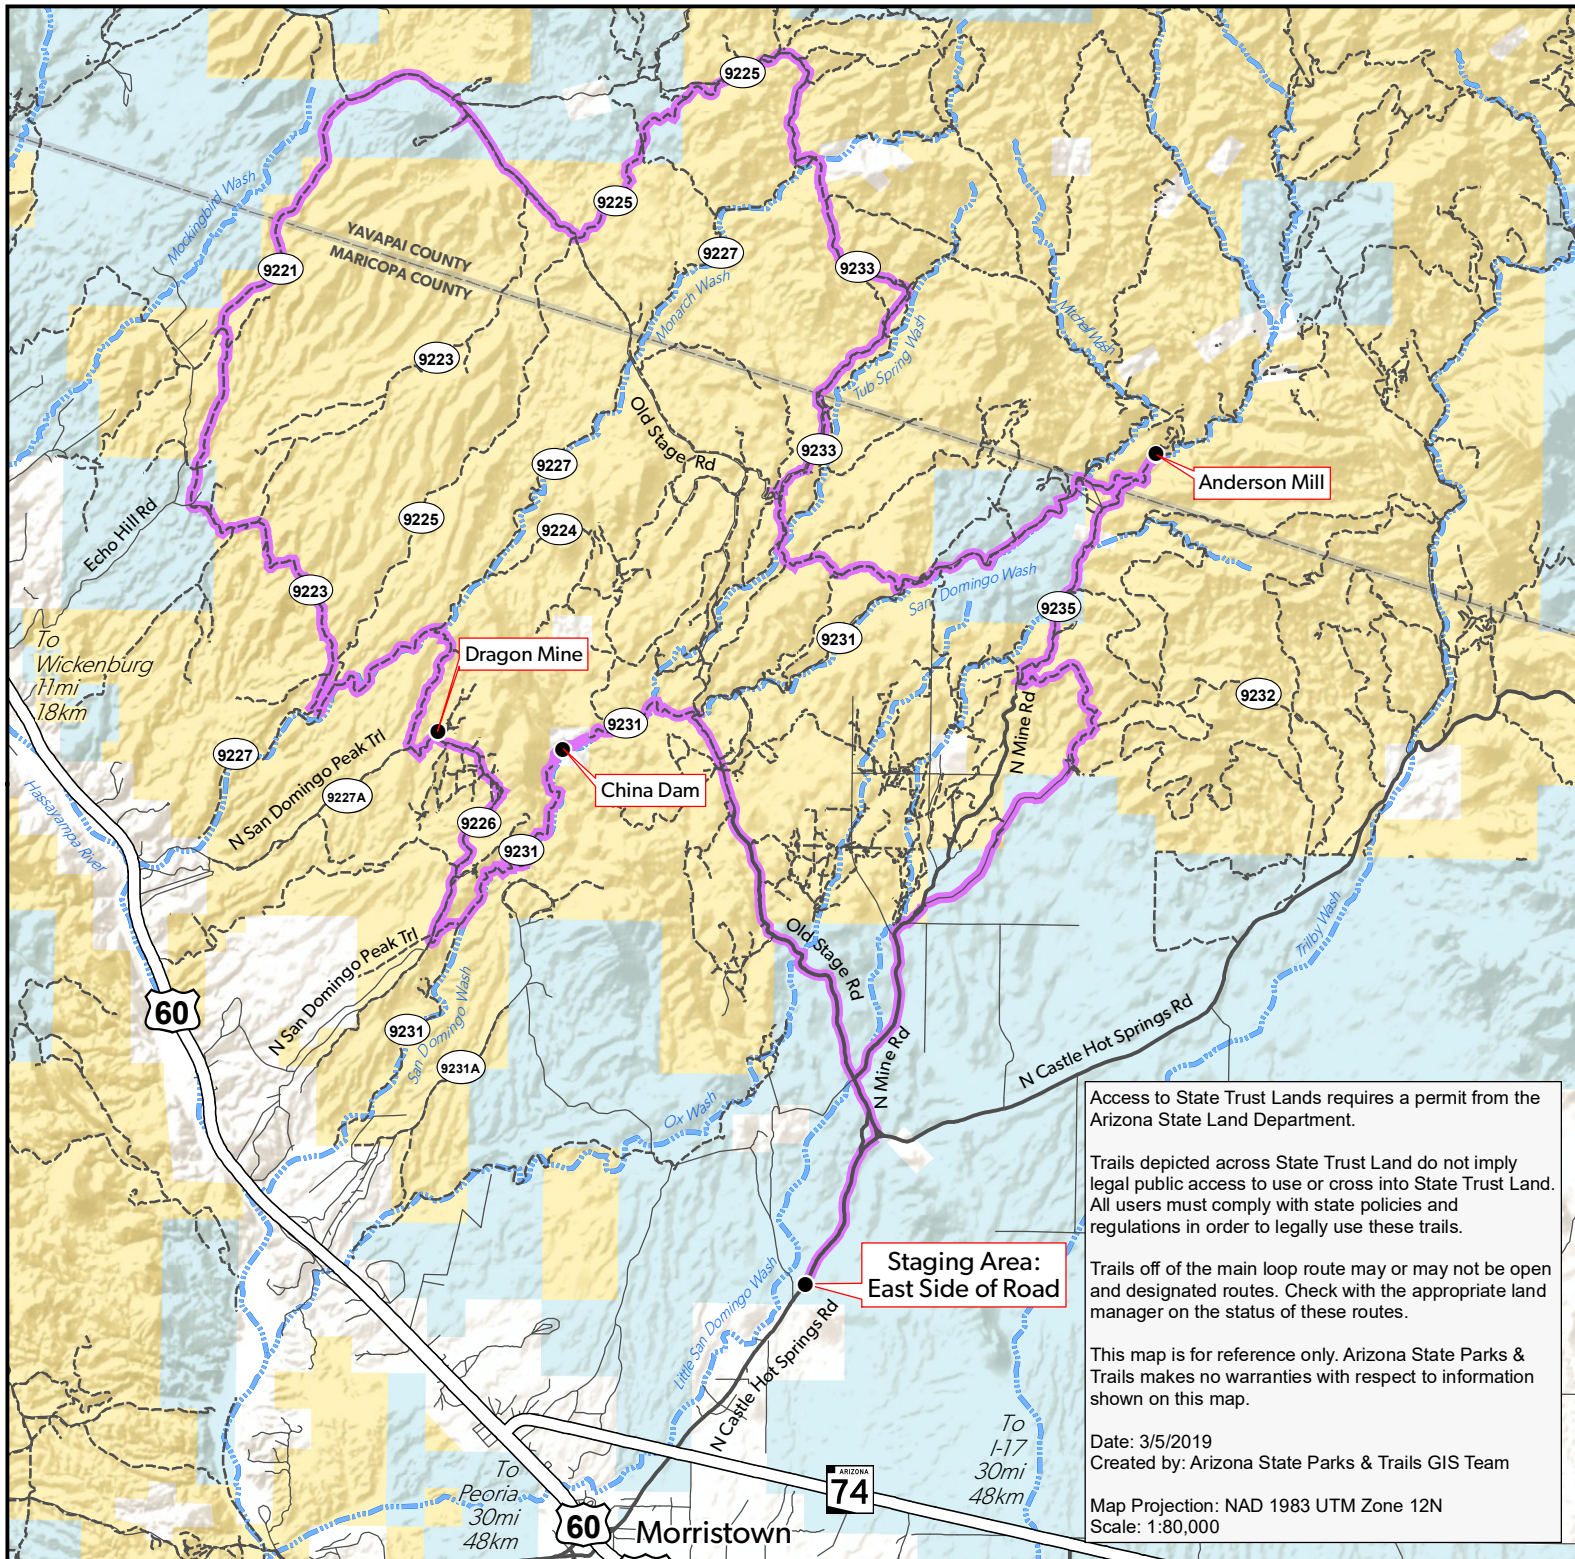

# Jackass Flats - Morristown Loop

AZStateParks.com/OHV

-  Highway
-  Road
-  Motorized Trail
-  Route
-  Wash

## Land Ownership

-  BLM
-  State Trust
-  Private

Access to State Trust Lands requires a permit from the Arizona State Land Department.

Trails depicted across State Trust Land do not imply legal public access to use or cross into State Trust Land. All users must comply with state policies and regulations in order to legally use these trails.

Trails off of the main loop route may or may not be open and designated routes. Check with the appropriate land manager on the status of these routes.

This map is for reference only. Arizona State Parks & Trails makes no warranties with respect to information shown on this map.

Date: 3/5/2019  
 Created by: Arizona State Parks & Trails GIS Team

Map Projection: NAD 1983 UTM Zone 12N  
 Scale: 1:80,000