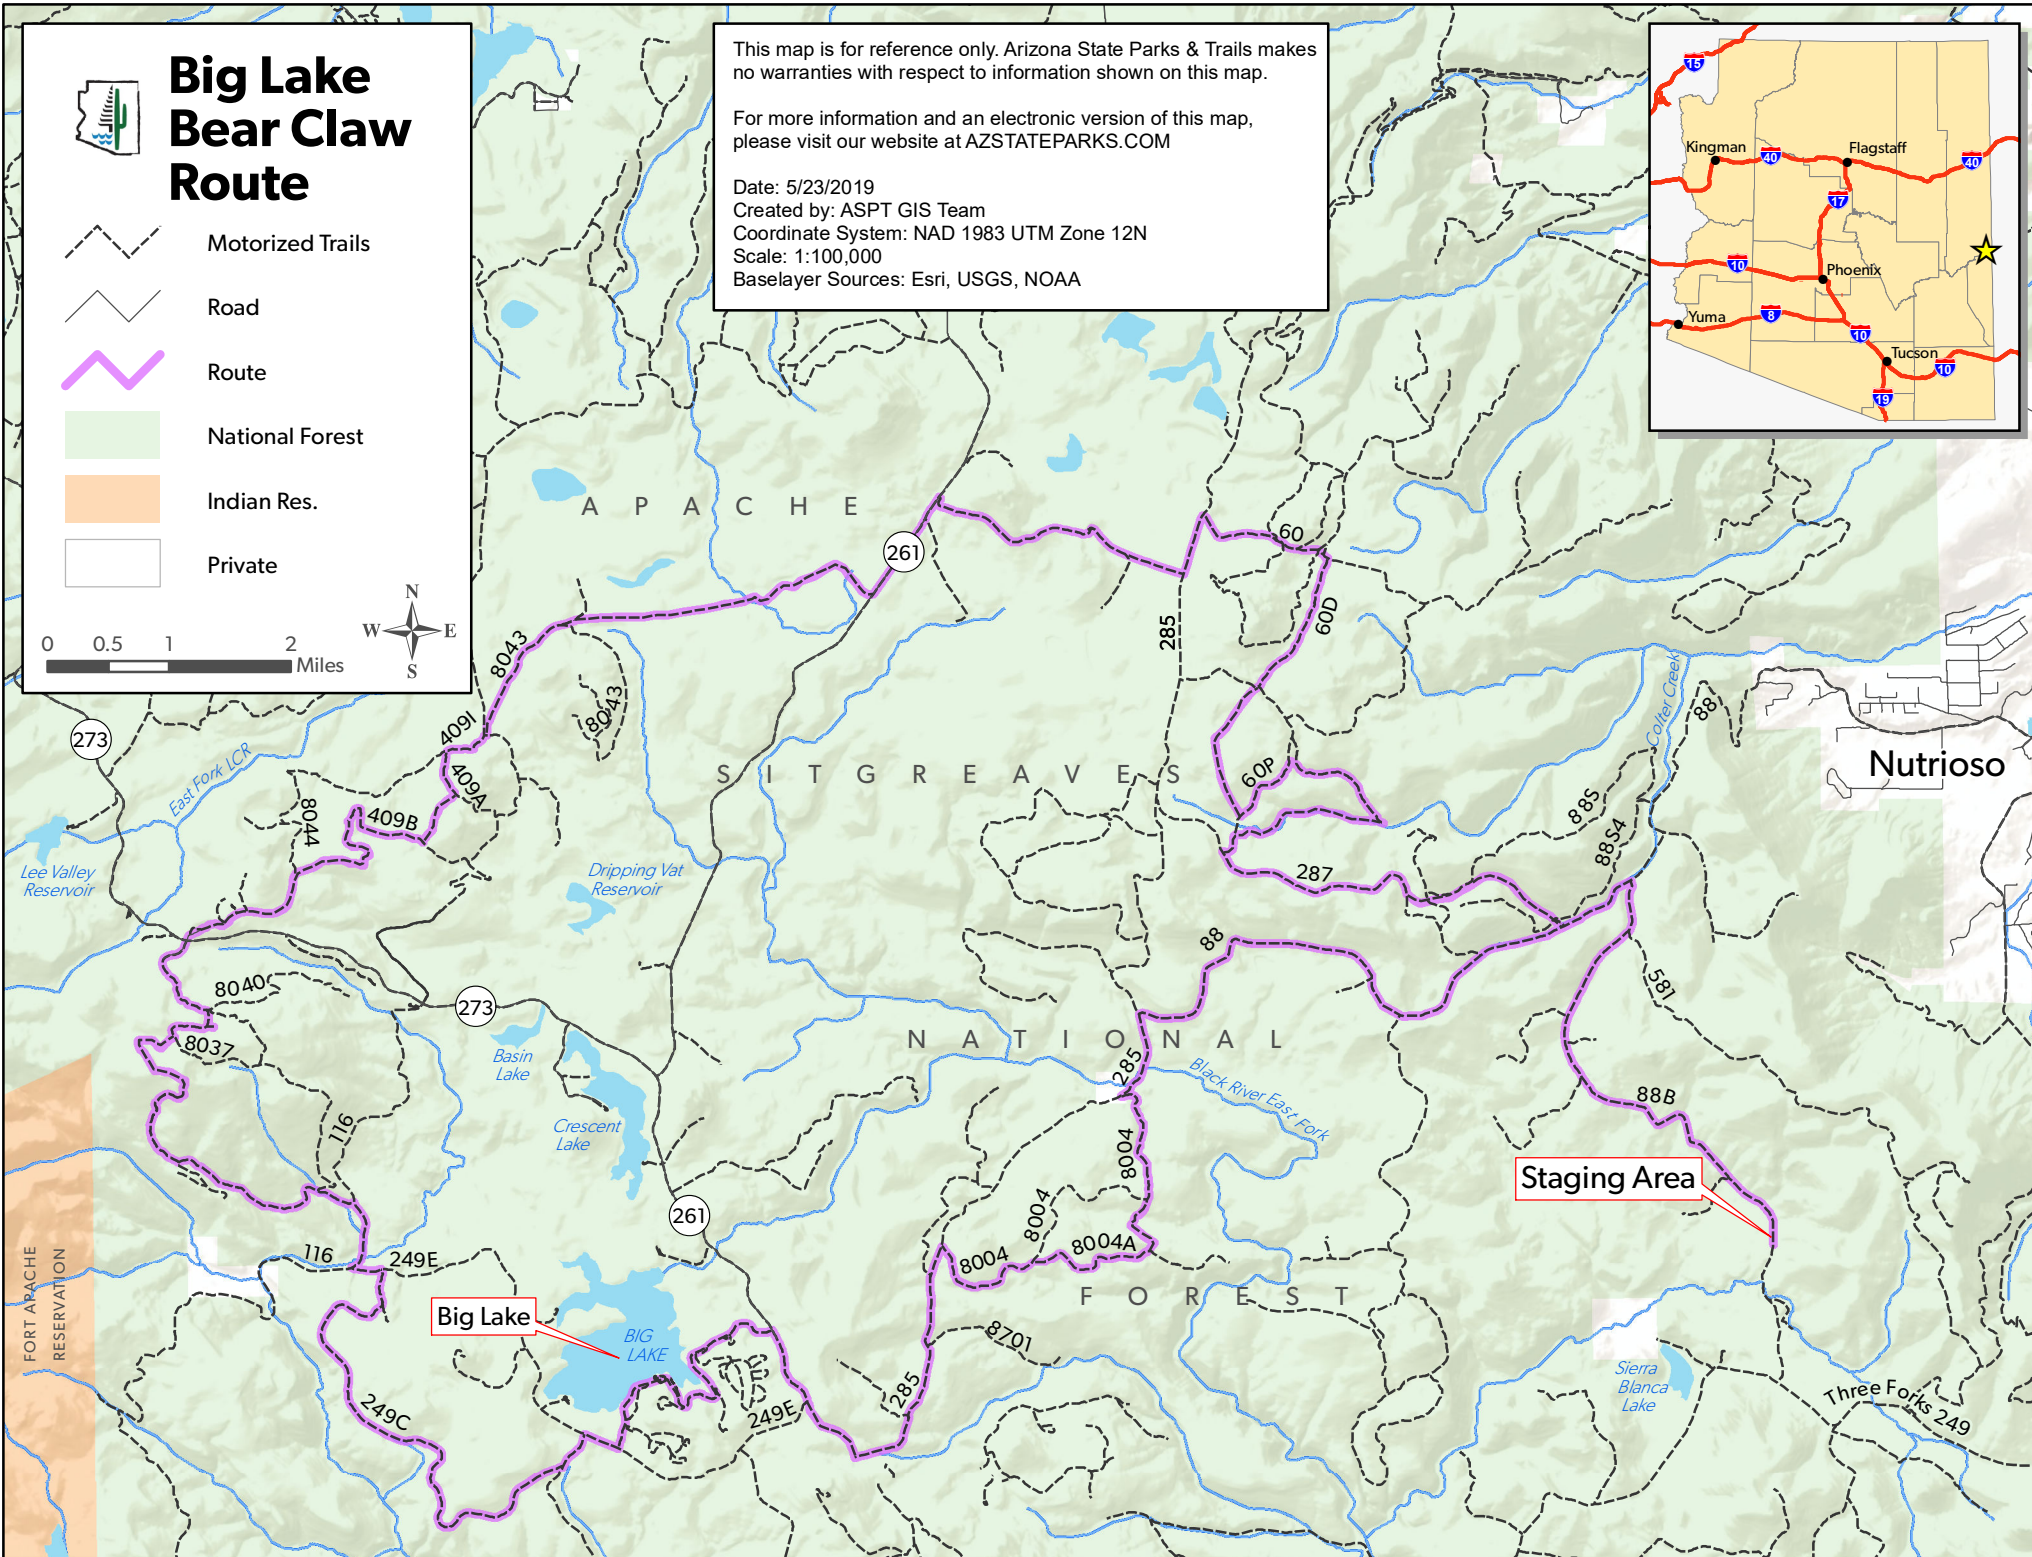

# Big Lake Bear Claw Route

- Motorized Trails
- Road
- Route
- National Forest
- Indian Res.
- Private

0 0.5 1 2 Miles

This map is for reference only. Arizona State Parks & Trails makes no warranties with respect to information shown on this map.

Big Lake

Staging Area

Nutrioso

FORT APACHE RESERVATION

Three Forks 249