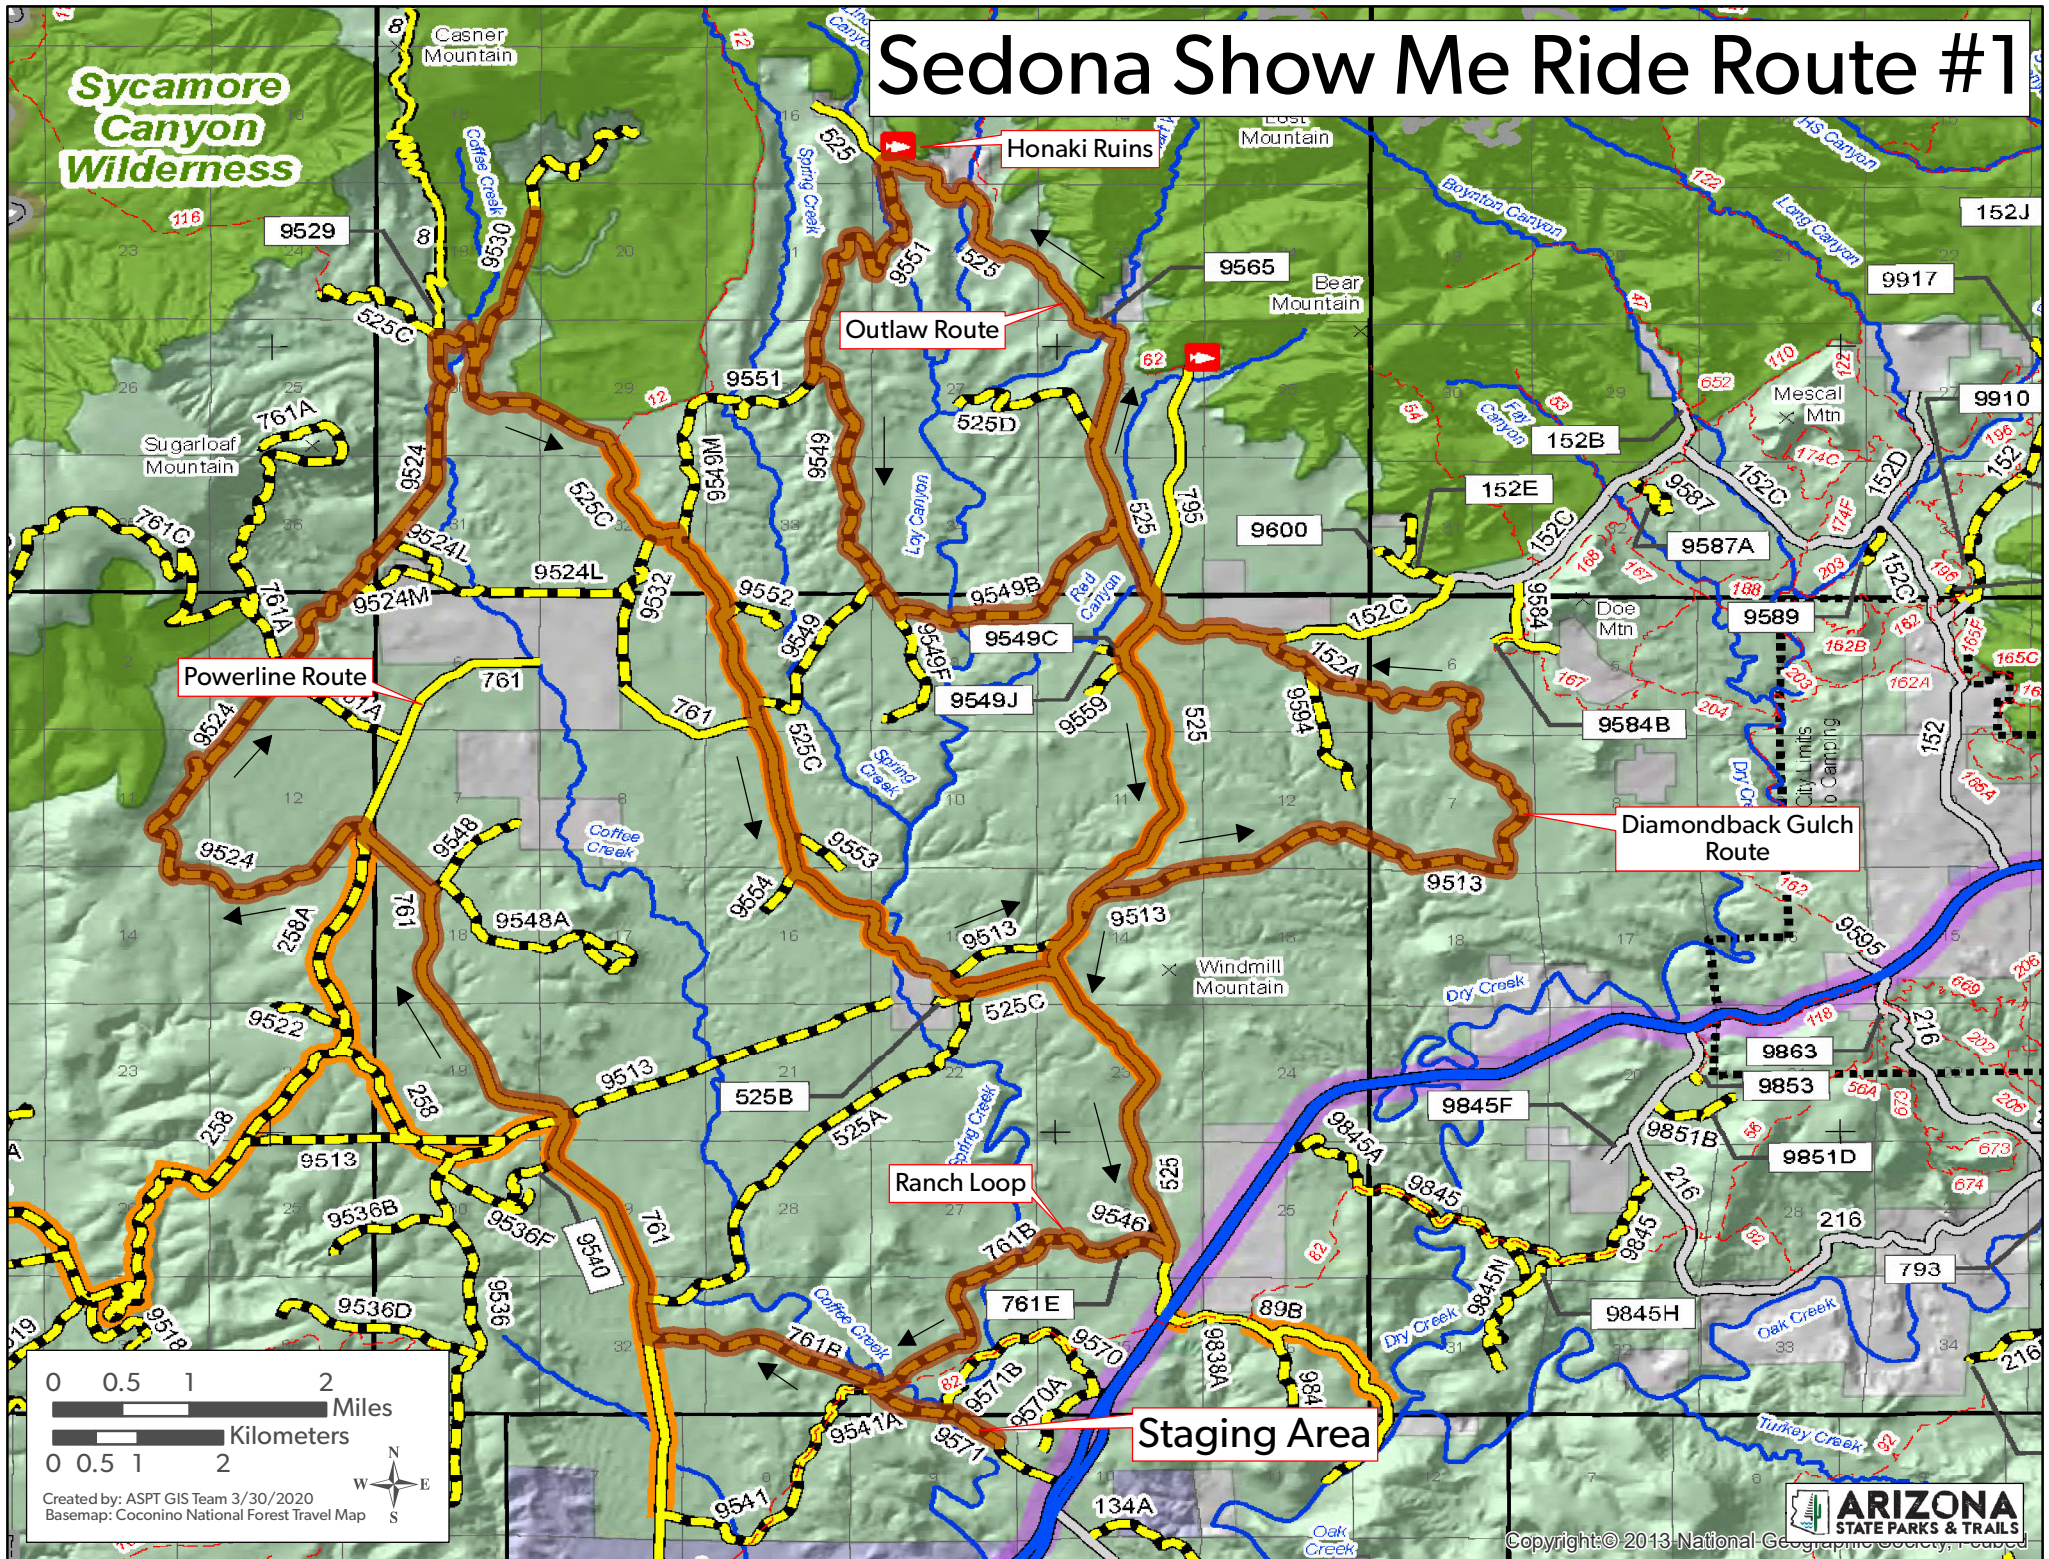

Sedona Show Me Ride Route #1

0 0.5 1 2 Miles
0 0.5 1 2 Kilometers

Created by: ASPT GIS Team 3/30/2020
Basemap: Coconino National Forest Travel Map