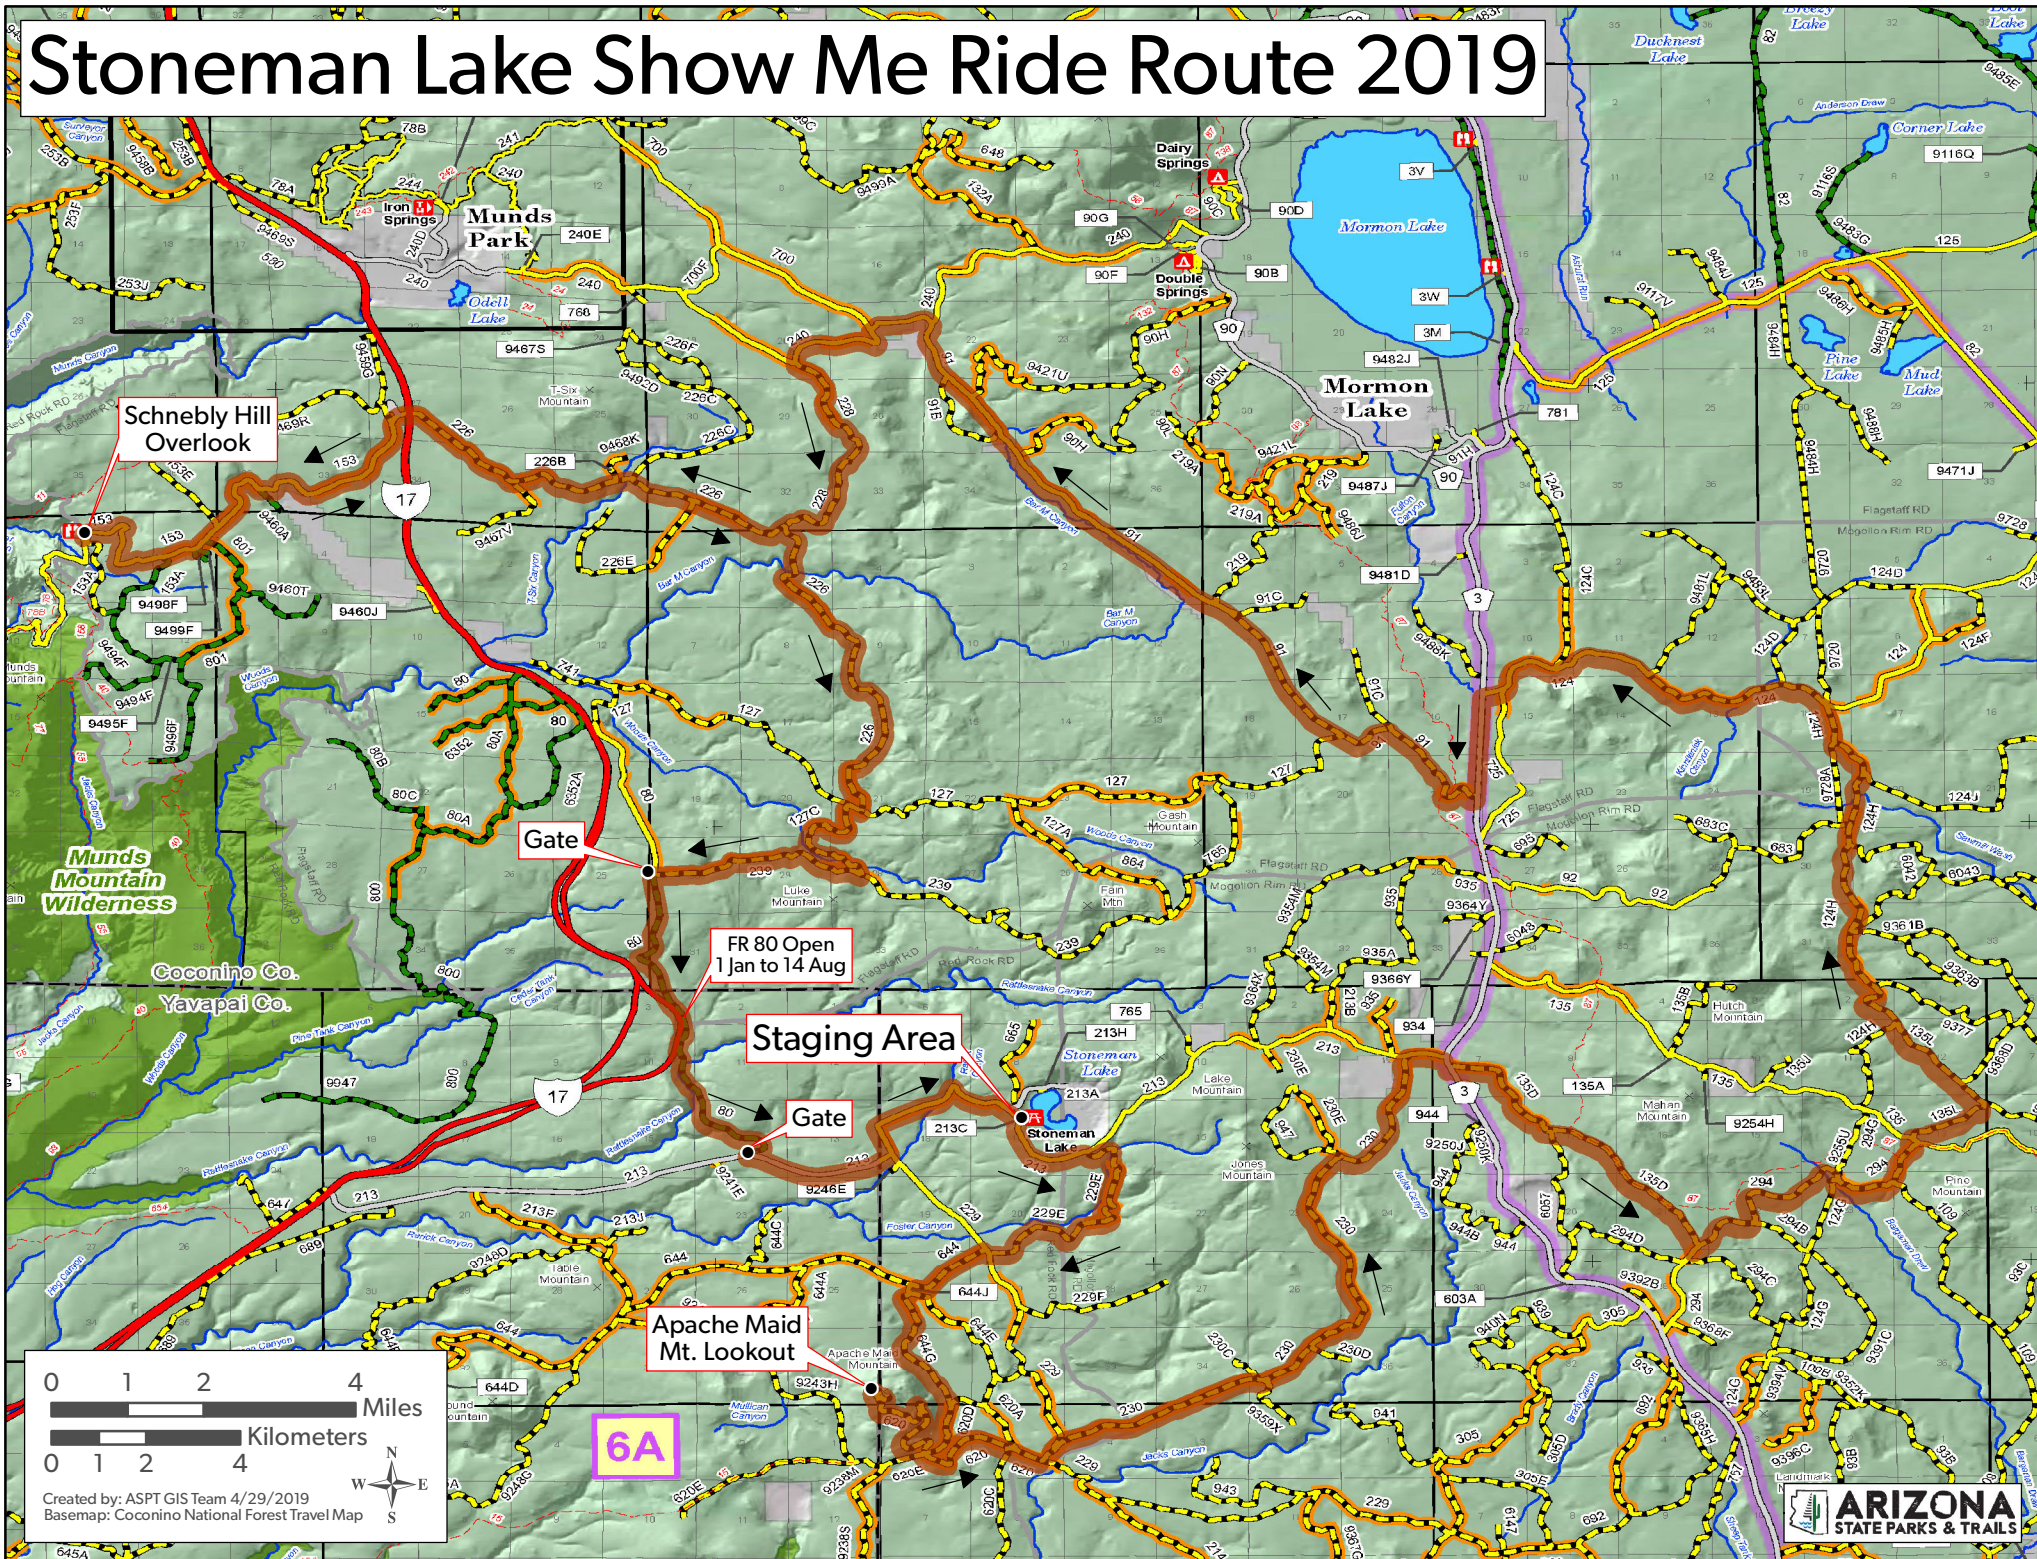

Stoneman Lake Show Me Ride Route 2019

Snebly Hill Overlook

Gate

FR 80 Open
1 Jan to 14 Aug

Staging Area

Gate

Apache Maid
Mt. Lookout

6A