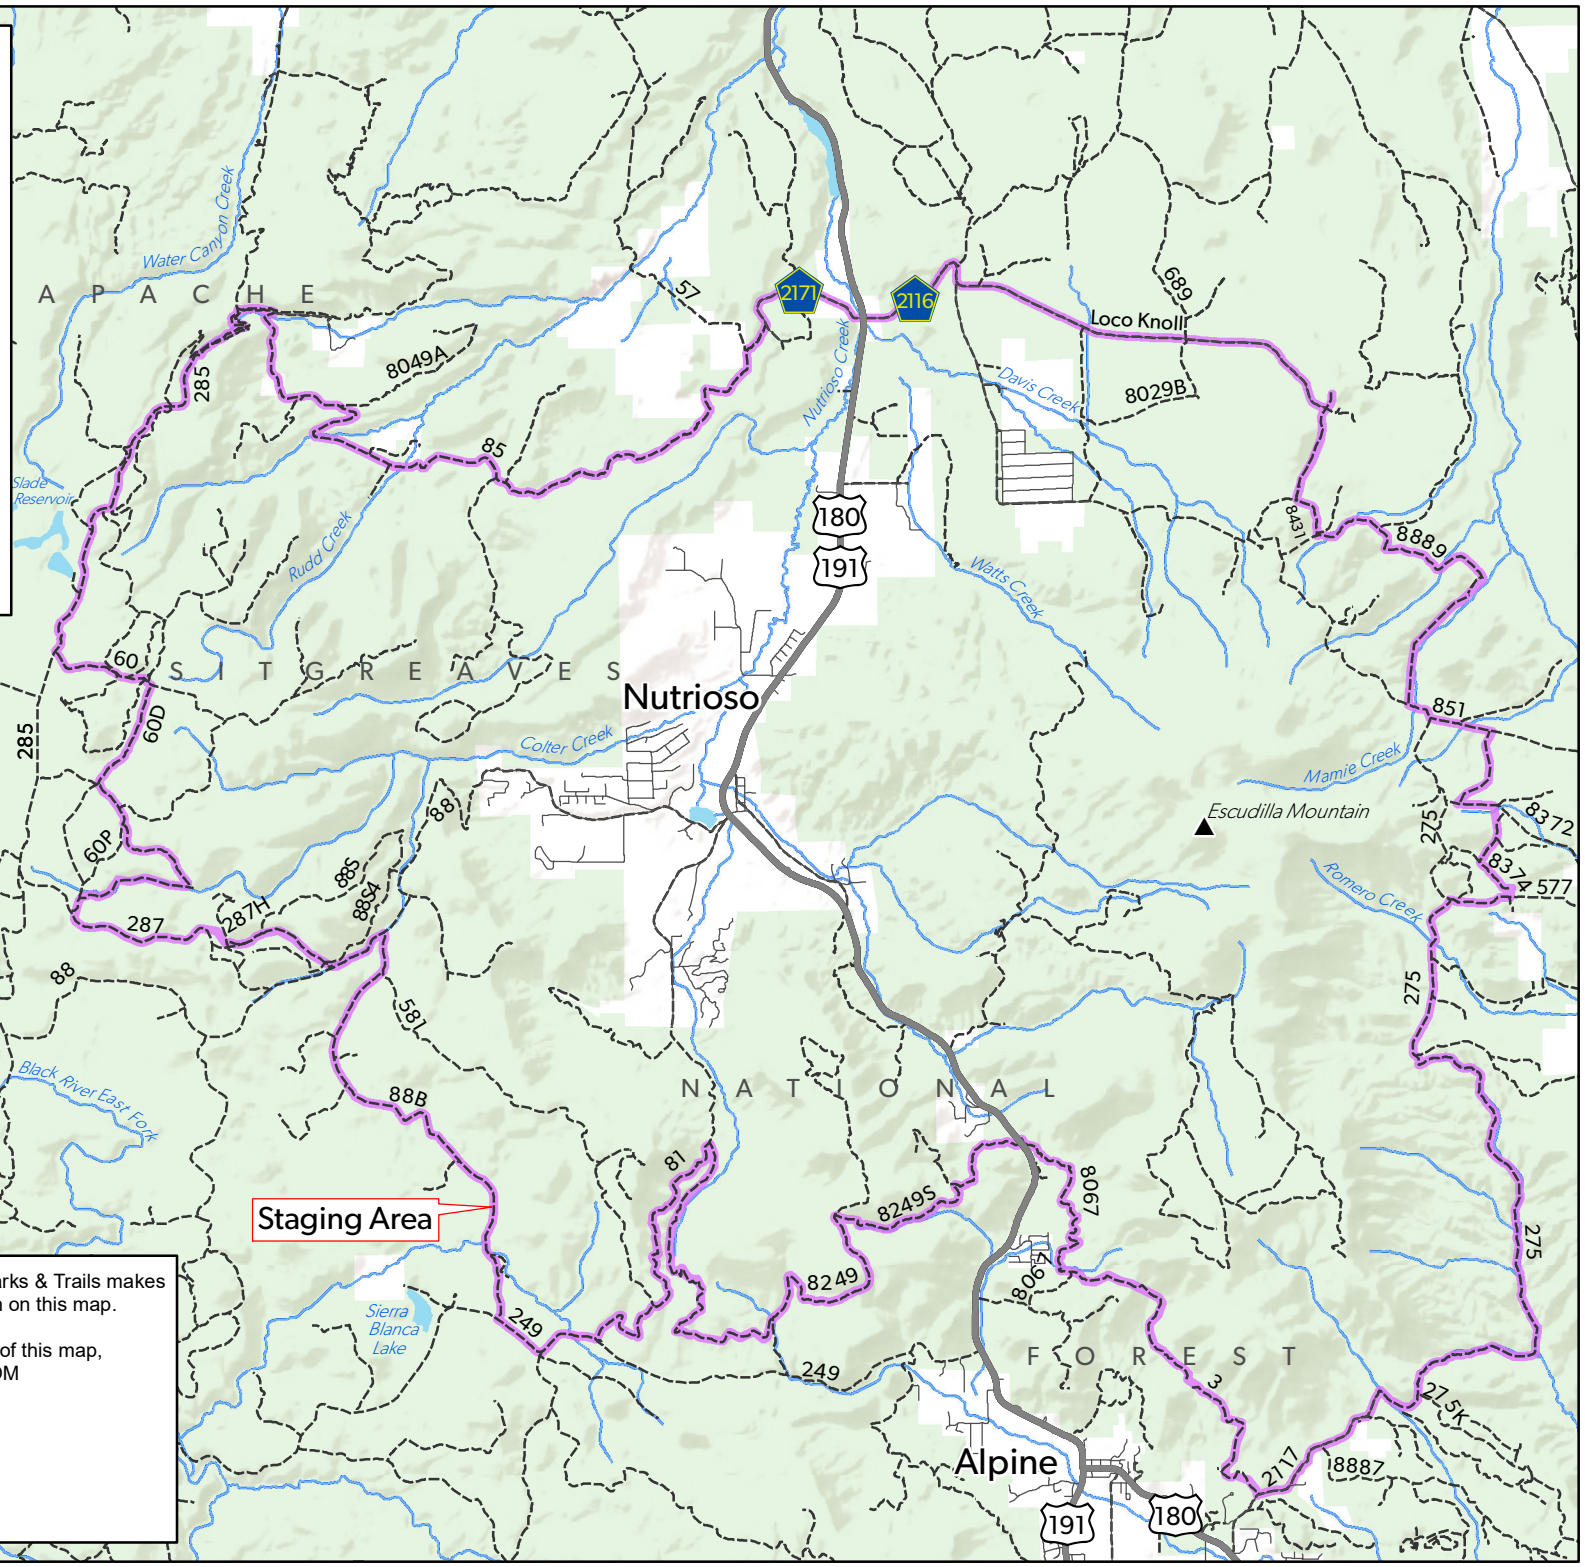

Big Lake Grizzly Route

-  Motorized Trails
-  Road
-  Route
-  National Forest
-  Private

0 0.5 1 2 Miles

This map is for reference only. Arizona State Parks & Trails makes no warranties with respect to information shown on this map.

For more information and an electronic version of this map, please visit our website at AZSTATEPARKS.COM

Date: 5/23/2019
 Created by: ASPT GIS Team
 Coordinate System: NAD 1983 UTM Zone 12N
 Scale: 1:130,000
 Baselayer Sources: Esri, USGS, NOAA

Staging Area

Alpine

Nutrioso