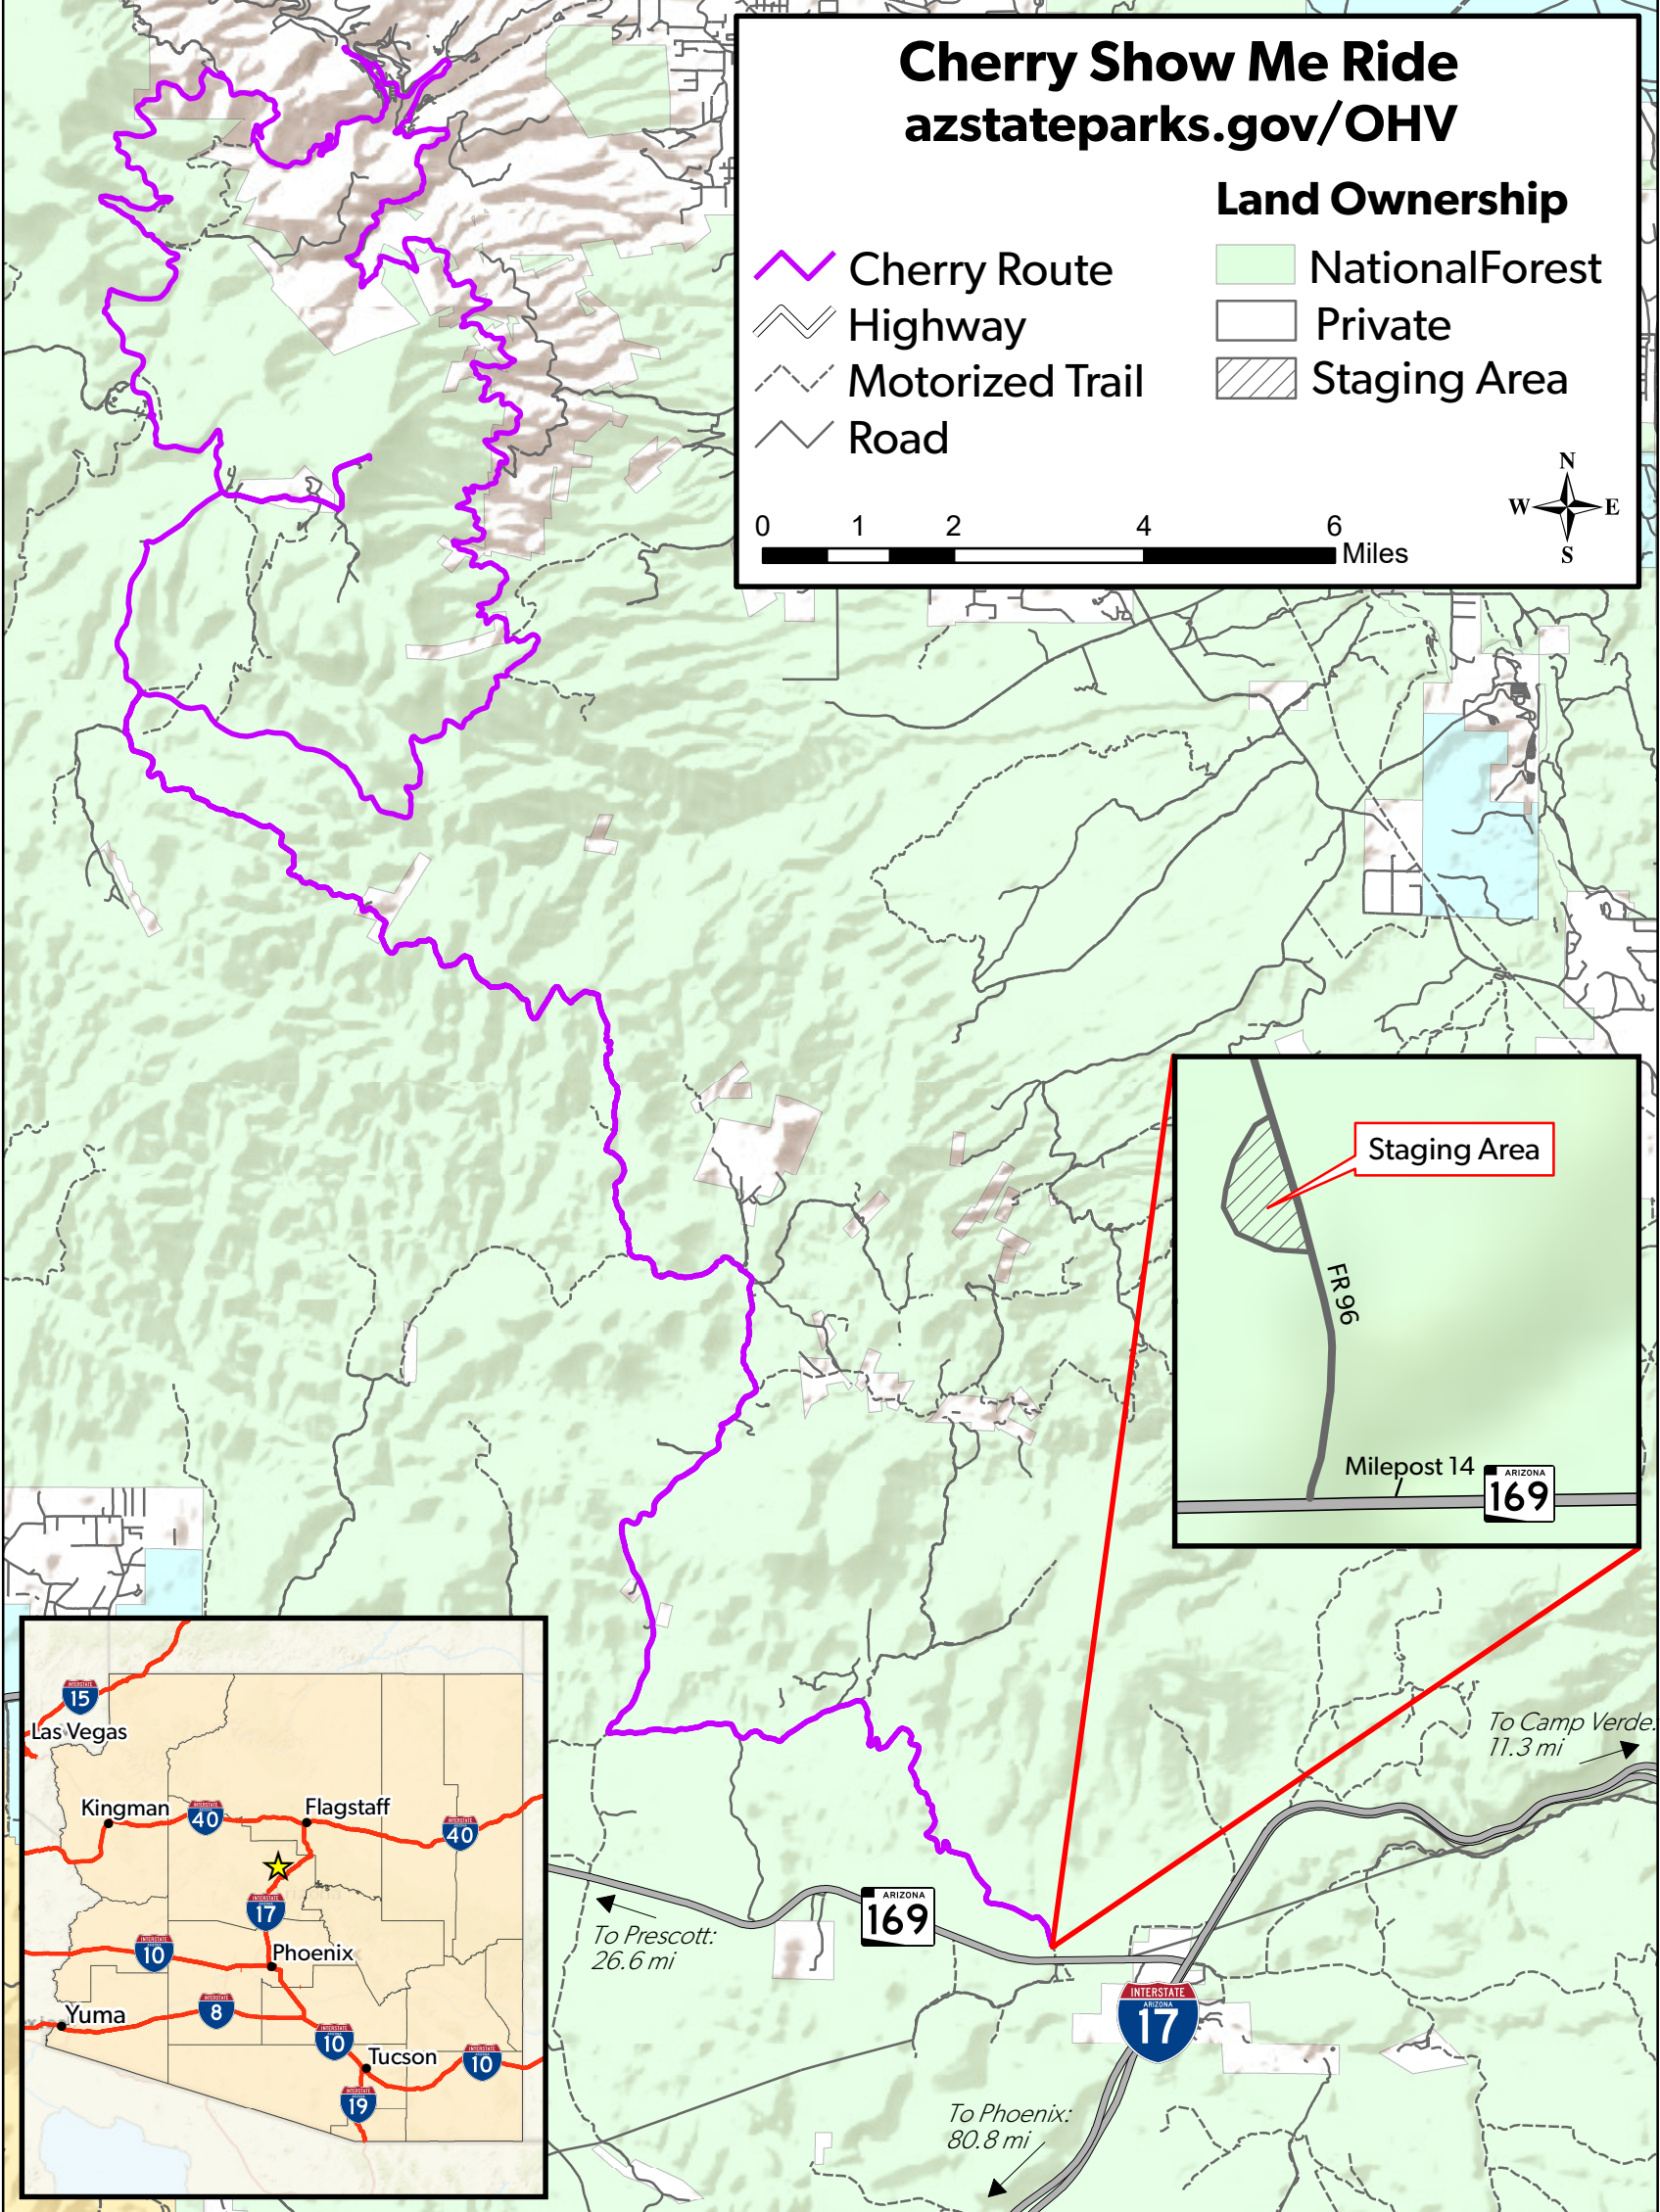

Cherry Show Me Ride

azstateparks.gov/OHV

Land Ownership

 Cherry Route

 National Forest

 Highway

 Private

 Motorized Trail

 Staging Area

 Road

To Prescott:
26.6 mi

To Phoenix:
80.8 mi

To Camp Verde:
11.3 mi