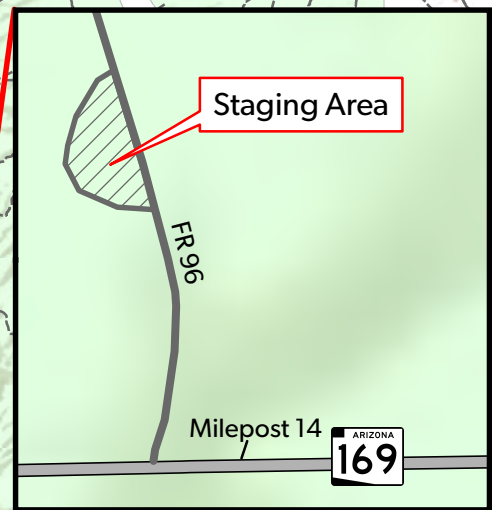

Cherry Show Me Ride

azstateparks.gov/OHV

Land Ownership

 Cherry Route

 National Forest

 Highway

 Private

 Motorized Trail

 Staging Area

 Road

To Prescott:
26.6 mi

To Phoenix:
80.8 mi

To Camp Verde:
11.3 mi