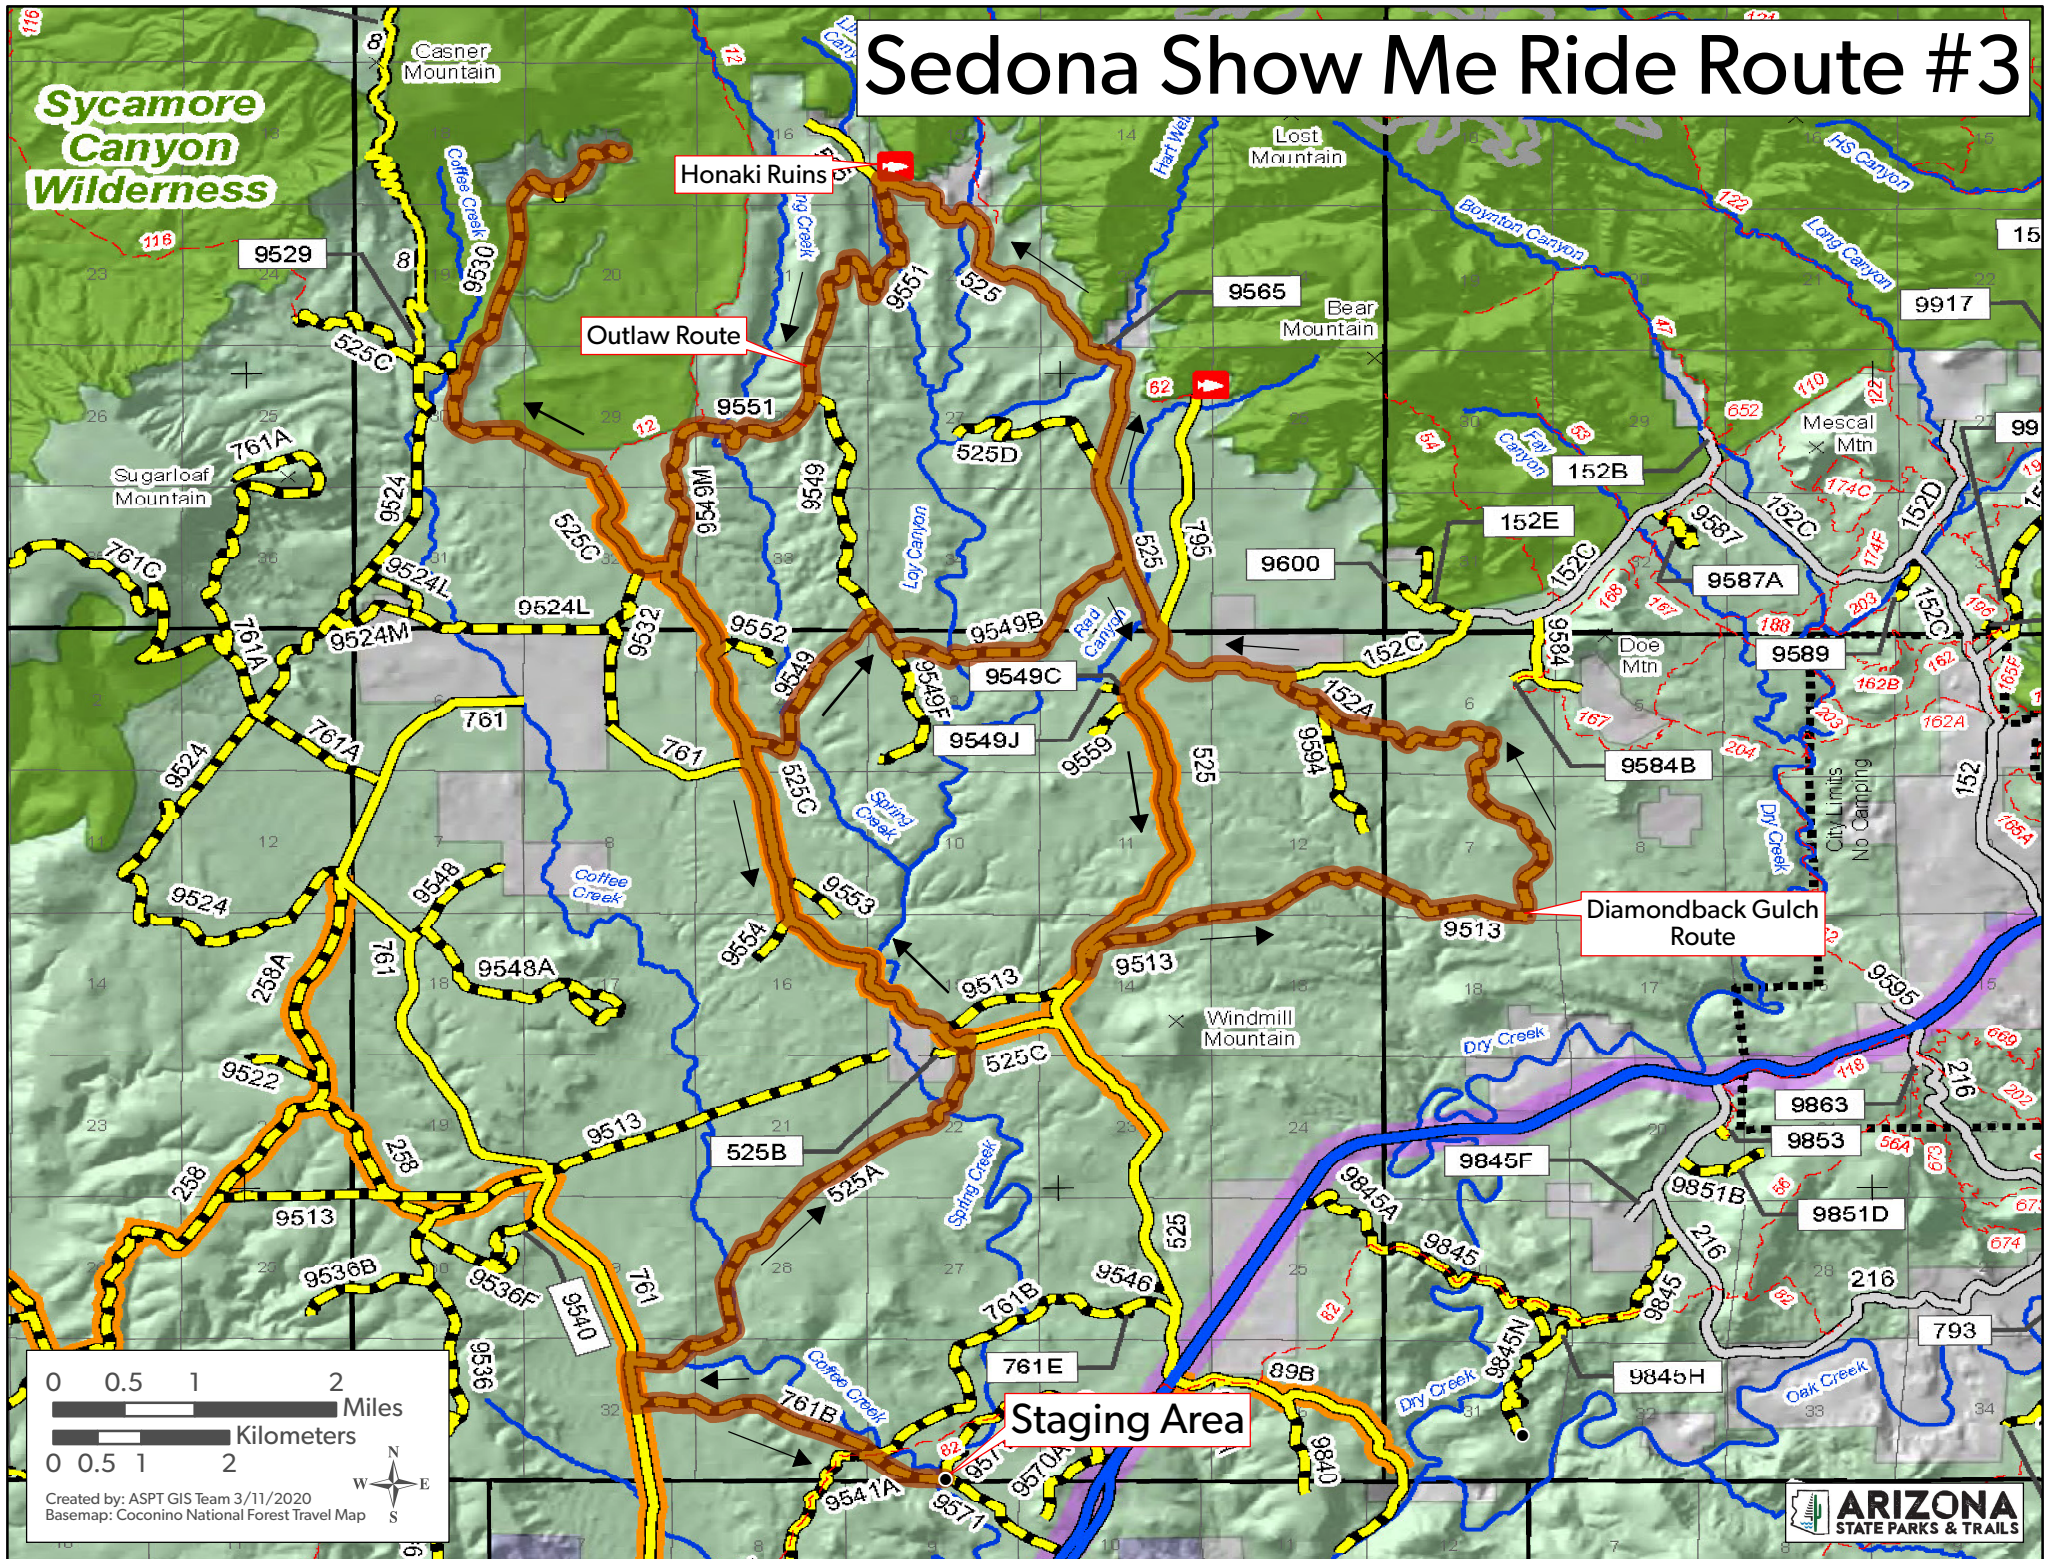

Sedona Show Me Ride Route #3

Sycamore Canyon Wilderness

0 0.5 1 2 Miles
0 0.5 1 2 Kilometers

Created by: ASPT GIS Team 3/11/2020
Basemap: Coconino National Forest Travel Map